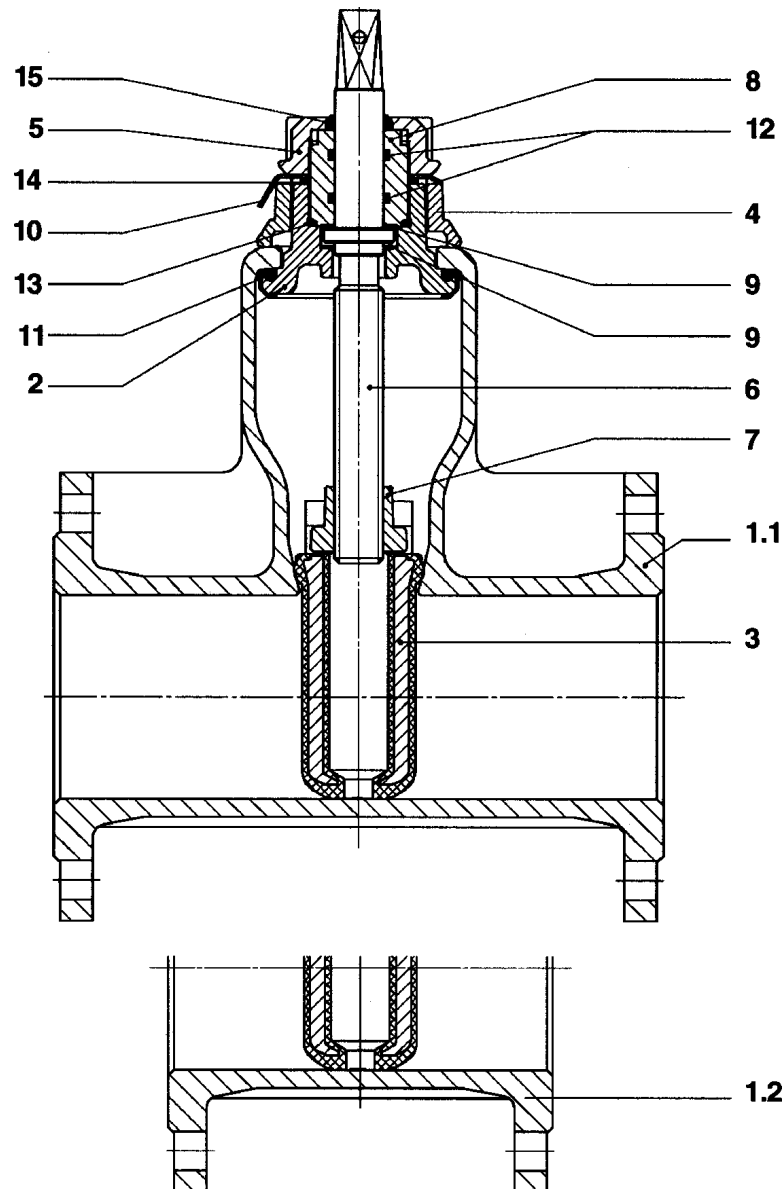

VAG BETA[®] 200 Gate Valve

DN 150...300 PN 10/16

Design: as of 2003

Part	Description	Material
1.1	Body face to face EN 558-1 series 15	GGG-40
1.2		
2	Bonnet	GGG-40
3	Wedge, fully covered with rubber	GGG-40 / EPDM
4	Support ring	GGG-40
5	Bearing nut	GGG-40
6	Stem	X 20 Cr 13
7	Stem nut	Cu Zn 40 Pb 2
8	Stem bearing	Cu Zn 40 Pb 2
9	Sliding disk	POM
10	Locking disk with mark	X 6 Cr Ni Ti 18 10
11	Bonnet seal ring	EPDM
12	O-ring (Stem bearing-Stem)	NBR
13	Seal ring (Stem bearing-Stem)	NBR
14	O-ring (Stem bearing-Bearing nut)	NBR
15	Wiper ring	PUR